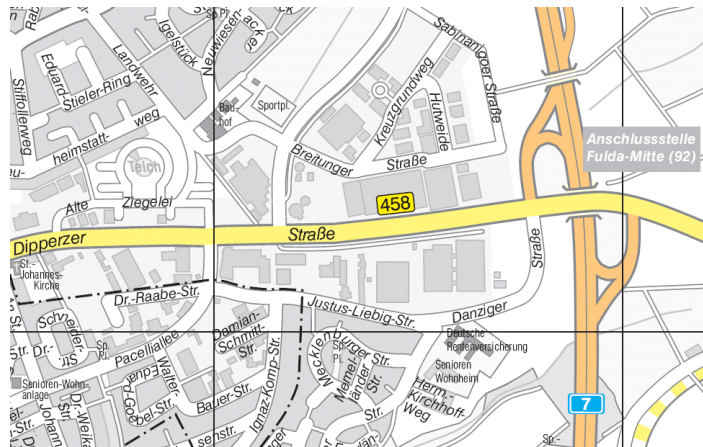

HOTEL
ESPERANTO

KONGRESS- UND KULTURZENTRUM
FULDA

Directions

Arrival by car:

2 motorways lead to Fulda, the A7 and the A66 and the routes B27 and B40. Please exit Fulda-Mitte and follow the sign "Kongresszentrum". Input GPS Fulda-Esperantostrasse. Opposite from the hotel is a multi-story car park.

Arrival by rail:

When arriving by the CE, IC or Regionalexpress at the Fulda Hauptbahnhof (central station) leave the station and follow the signs for Kongresszentrum - the hotel is only a 2-minute walk away.