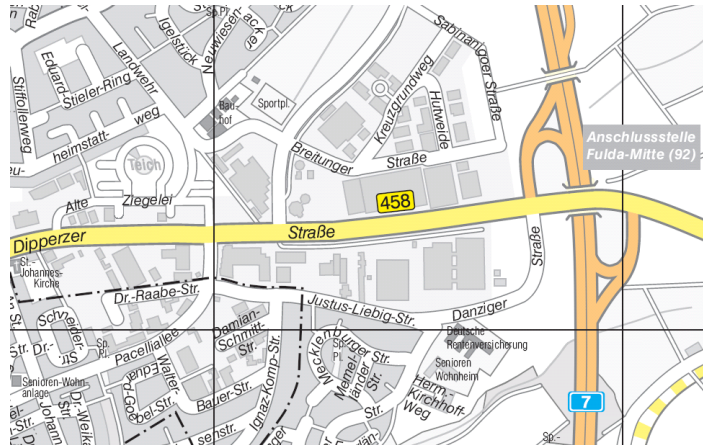

**HOTEL
ESPERANTO**

KONGRESS- UND KULTURZENTRUM
FULDA

Directions

Arrival by car:

2 motorways lead to Fulda, the A7 and the A66 and the routes B27 and B40. Please exit Fulda-Mitte and follow the sign "Kongresszentrum". Input GPS Fulda-Esperantostrasse. Opposite from the hotel is a multi-story car park.

Arrival by rail:

When arriving by the CE, IC or Regionalexpress at the Fulda Hauptbahnhof (central station) leave the station and follow the signs for Kongresszentrum – the hotel is only a 2-minute walk away.