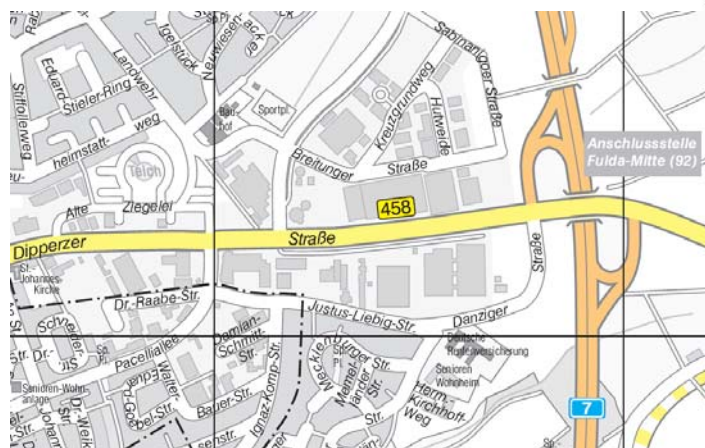

HOTEL
ESPERANTO

KONGRESS- UND KULTURZENTRUM
FULDA

Directions

Arrival by car:

2 motorways lead to Fulda, the A7 and the A66 and the routes B27 and B40. Please exit Fulda-Mitte and follow the sign "Kongresszentrum". Input GPS Fulda-Esperantostrasse. Opposite from the hotel is a multi-story car park.

Arrival by rail:

When arriving by the ICE, IC or Regionalexpress at the Fulda Hauptbahnhof (central train station) leave the station and follow the signs for Kongresszentrum – the hotel is only a 2-minute walk away.